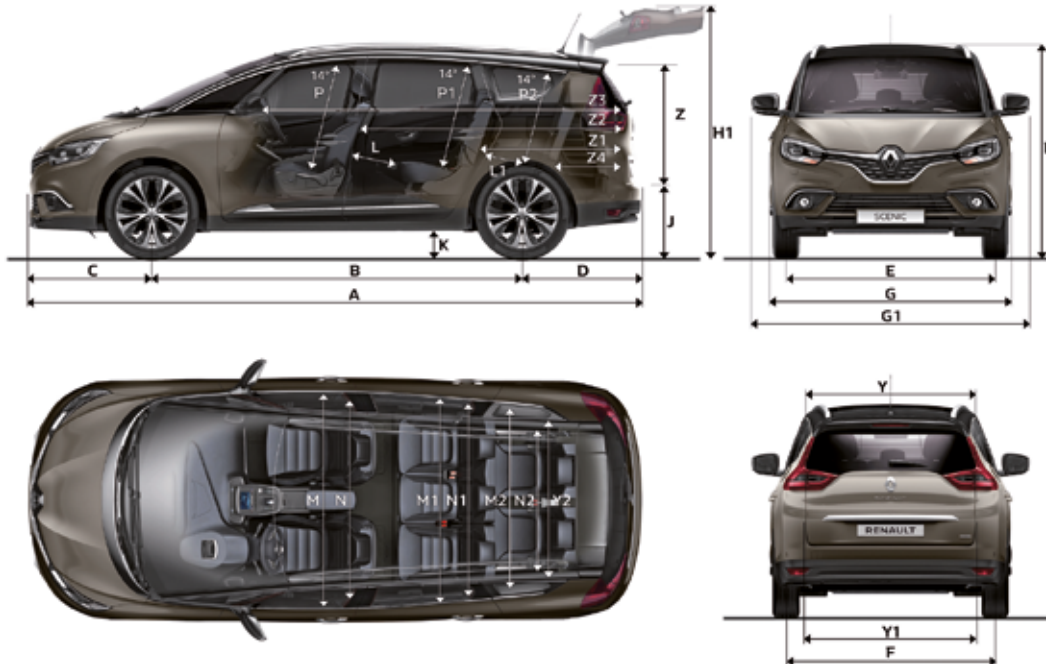

NEW GRAND SCENIC

GRAND SCENIC 7 SEATS

Dimensions (mm)		
A	Global length	4,634
B	Wheelbase	2,804
C	Front overhang	931
D	Rear overhang	899
E	Front track ground	1,602
F	Rear track ground	1,596
G/G1	Overall width, without / with rearview mirrors	1,866 / 2,128
H	Height (unladen) without / with roof bars	1,655
H1	Open tailgate height (unladen)	2,062
J	Trunk sill height (unladen)	680
K	Ground clearance (laden)	117
L	Knee radius in 2nd row (7 seats / 5 seats)	109 / 255
L1	Knee radius in 3rd row	128
M	Front elbow room	1,526
M1	Rear elbow room (2nd row) (7 seats / 5 seats)	1,484 / 1,478
M2	Rear elbow room (3rd row)	1,275
N	Front shoulder width	1,494
N1	Rear shoulder width (2nd row) (7 seats / 5 seats)	1,417 / 1,399
N2	Rear shoulder width (3rd row)	1,218
P	Headroom at 14° from 1st row (normal roof / glass roof)	918 / 923
P1	Headroom at 14° from 2nd row (7 seats) (normal roof / glass roof)	886 / 879
	Headroom at 14° from 2nd row (5 seats) (normal roof / glass roof)	878 / 867
P2	Headroom at 14° from 3rd row	814
Y	Trunk entrance (upper width / maximum width)	896 / 1,087
Y1	Lower trunk entrance width	1,036
Y2	Interior width between wheel arches	1,088
Z	Trunk entrance height	787
	Height under luggage cover (7 seats / 5 seats)	450 / 428
Z1	Load length behind 2nd row seats (below parcel shelf / floor)	840 / 1,074
Z2	Load length behind front seats (closed tablet on 2nd row seat)	1,963
Z3	Maximum load length (from trunk door to folder rear and front seats)	2,847
Z4	Load length behind 3rd row seats	419
	VDA total volume 7 seats (dm³) (row 3 backwards)*	189
	VDA total volume 5 seats (dm³) (row 2 backwards)*	533
	Total volume 7 seats (Litres) (row 3 backwards)*	233
	Total volume 5 seats (Litres) (row 2 backwards)*	596

*Volume under removable boot floor included with inflating kit