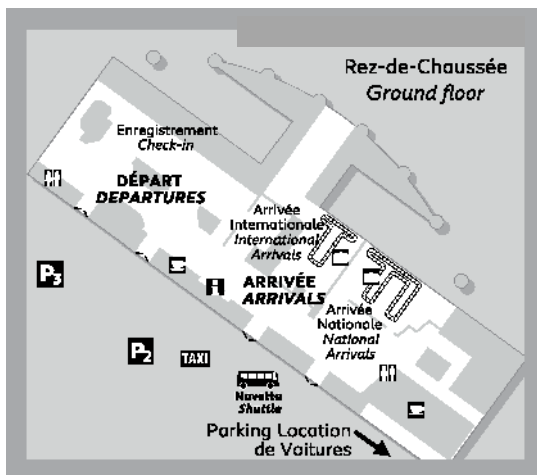

Tél. de France / Tel. in France: **04 67 99 92 37**

Tél. hors de France / Tel. outside France: **+33 4 67 99 92 37**

Tél. portable / Mobile phone: **06 08 02 26 11 et/and 06 81 08 81 14**

Tél. portable hors de France / Mobile phone outside France: **+33 6 08 02 26 11**

et/and **+33 6 81 08 81 14** / and E-mail / **autorapido@wanadoo.fr**

JOURS FÉRIÉS / PUBLIC HOLIDAYS

2014 : 1/1 • 21/4 • 1, 8, 29/5 • 9/6 • 14/7 • 15/8 • 1, 11/11 • 25/12

2015 : 1/1

Comment s'y rendre / How to get there:

En voiture / By car: départementale D 66 (direction La Grande-Motte). / departmental road D 66 (heading towards La Grande-Motte).

En tramway puis bus / By tram then bus: depuis la gare routière : prendre le tramway direction Odysseum, arrêt Place de l'Europe puis navette direction Aéroport toutes les 45 minutes. / from the bus station: take the tram, direction Odysseum, to the stop Place de l'Europe then the shuttle to the airport every 45 minutes.

Livraison :

Rendez-vous au parking de Location de voitures, bâtiment loueurs, au comptoir « AUTORAPIDO ».

Livraison tous les jours de 8h à 23h uniquement sur coordonnées de vol ou sur rendez-vous confirmé 4 jours ouvrables à l'avance. autorapido@wanadoo.fr

Restitution :

Accueil au parking Location de voitures sur les emplacements réservés à AUTORAPIDO (au fond du parking en direction de la sortie). **Restitution tous les jours de 5h30 à 20h uniquement sur rendez-vous confirmé 4 jours ouvrables à l'avance. autorapido@wanadoo.fr**

Horaires d'ouverture de l'agence :

Les livraisons sont assurées entre 8h et 23h, les restitutions sont assurées entre 5h30 et 20h tous les jours y compris les week-ends et les jours fériés uniquement sur rendez-vous confirmé 4 jours ouvrables à l'avance auprès de l'agence de montpellier. autorapido@wanadoo.fr

Attention :

Les livraisons et les restitutions à l'aéroport de Montpellier sont assurées tous les jours y compris les week-ends et les jours fériés sur coordonnées de vol ou rendez-vous confirmé 4 jours ouvrables à l'avance auprès de l'agence AUTORAPIDO au 04 67 99 92 37 depuis la France (au +33 4 67 99 92 37 hors de France) ou au 06 08 02 26 11 depuis la France (au +33 6 08 02 26 11 hors de France).

Pick-up:

Go to the "AUTORAPIDO" counter in the rental building situated in the Car Rental car park.

You can pick up your vehicle 7 days a week from 8:00am to 10:30pm only upon presentation of flight details or with an appointment confirmed 4 working days in advance.

Drop-off:

Reception at the Car Rental car park on the spaces reserved for AUTORAPIDO (at the end of the car park in the direction of the way out). **You can drop off your vehicle 7 days a week from 5:30am to 08:00 pm only with an appointment confirmed 4 working days in advance.**

Opening hours of the agency:

Pick-ups are handled between 8am to 11pm, drop-off are handled between 5.30am to 8pm, including weekends and public holidays, upon presentation of flight details or with an appointment confirmed 4 working days in advance with the agency Montpellier. autorapido@wanadoo.fr

Attention: