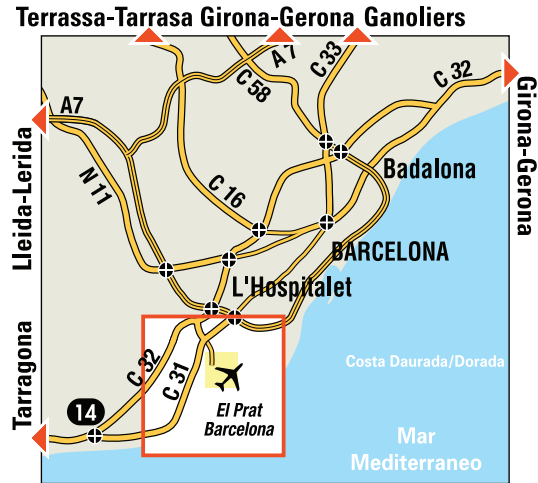

RENAULT EURODRIVE / M.D.S.

Polígon Mas Blau II
Carrer De L'Alt Camp nº 9
08830 Sant Boi De Llobregat

GPS coordinates

N41°18'26.83"
E 2°03'58.12"

→ **PICK-UP SERVICE - Daily.**

On arrival, after picking up your luggage, use a public telephone to call M.D.S. Barcelona free of charge by dialing **800 300 389** (or **+ 34 93 184 56 71** for calls routed from outside Spain). Arrangements will be made for you to be picked up by a minibus from the airport's parking area G (shown on airport signs as for minibuses and hotels); the minibus will then take you to the M.D.S. Barcelona reception center (about 1 km away) for hand-over of your vehicle. In the event of your flight details and/or arrival time being changed, you must notify the site agent so that people know when to expect you.

Switchboard hours:

Monday to Friday, from 9:00 am to 5:00 pm, except on public holidays.
☎ +34 93 184 56 71
@ mds.Barcelona@mdsparc.com

Public holidays: 01/01 - 01/04
- 01/05 - 24/06 - 15/08 - 16/08
- 11/09 - 11/10 - 01/11 - 06/12
- 25/12 - 26/12 - 27/12

CAUTION!

- **FOR PICK-UPS:** if you do not send a flight number, then you must make an appointment with your center **no later than 3 working days before the agreed pick-up date.**
- You will wait up to **30 minutes** maximum beyond the agreed time and one hour after flight arrival statement.

CONTACT YOUR DELIVERY CENTER...

Amsterdam +31 (0)20 890 38 46
Avignon +33 (0)4 26 07 74 54
Barcelona +34 93 184 56 71
Biarritz +33 (0)5 24 62 06 62
Bordeaux +33 (0)6 74 78 65 08
Brest +33 (0)6 63 05 88 79
Brussels +32 (0)2 721 05 92
+32 (0)2 800 09 73
+32 (0)2 800 09 74

Calais +33 (0)6 07 32 15 43
Frankfurt +49 (0)69 257 385 652
Geneva +33 (0)6 84 97 25 47
Lisbon +351 21 846 27 97
London +44 (0)20 881 996 91
Lyon +33 (0)4 72 48 42 02
Madrid +34 91 329 29 11
+34 91 329 27 10
Marseille +33 (0)4 42 14 31 49

Milan +39 0240 708 236
Montpellier +33 (0)6 08 02 26 11
+33 (0)6 81 08 81 14
Munich +49 (0)69 33 29 62 46
Nantes +33 (0)2 40 75 73 51
Nice +33 (0)4 92 29 13 83
Paris 16^e +33 (0)1 40 71 72 40
Paris Orly +33 (0)1 49 75 13 50
Paris-CDG +33 (0)1 48 62 37 53

Porto +351 22 996 64 27
Rome +39 0 665 001 456
Santiago de Compostela
+34 981 58 64 44
(saturday) +34 608 98 17 49
St-Louis +33 (0)3 89 89 70 00
Strasbourg +33 (0)3 88 49 11 07
Toulouse +33 (0)5 40 80 43 12
Vigo +34 98 625 10 88
Zurich +41 (0)43 500 42 04