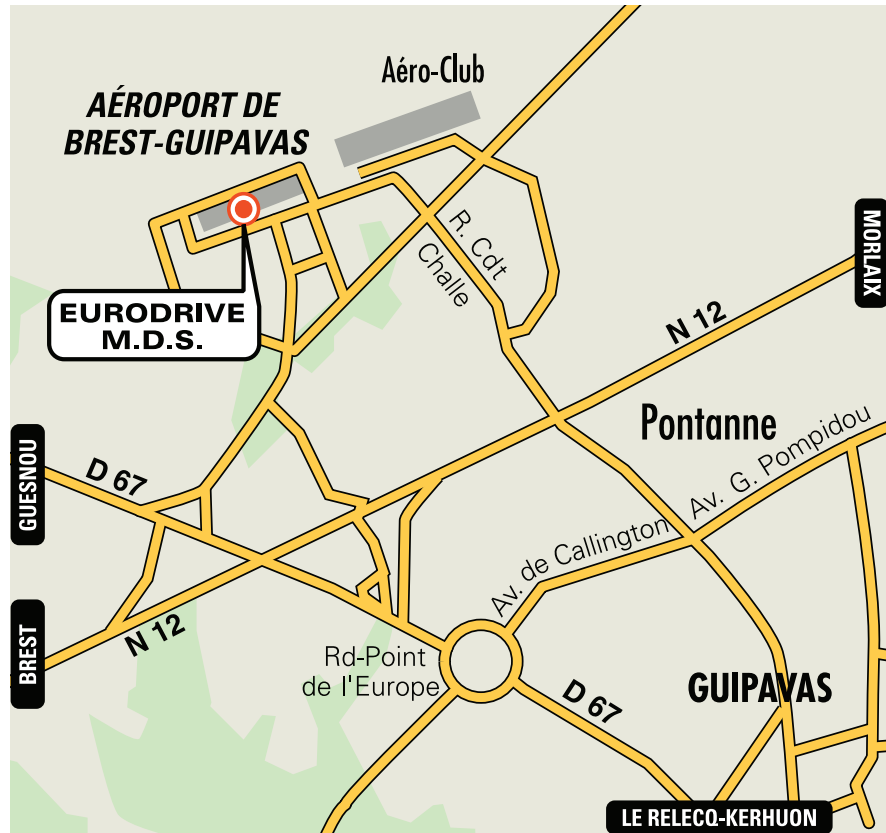

PICK-UP

RENAULT EURODRIVE / M.D.S.
Brest Guipavas Airport

GPS coordinates
N 48° 26' 43,99"
O 4° 24' 47,14"

→ **PICK-UP SERVICE - Daily.**

When your flight arrives, as specified in your booking, call our representative on **+33 (0)6 63 05 88 79**, or **0800 73 69 92** from the airport, using a landline (free phone number accessible from most public telephones). A free minibus service will take you to the reception centre, 0.6 km from the airport.

Switchboard hours:

Monday to Friday, from 9:00 am to 5:00 pm, except on public holidays.
☎ +33 (0)6 63 05 88 79
✉ mds.brest@mdsparc.com

Public holidays: 01/01 - 01/04
- 01/05 - 08/05 - 09/05 - 20/05
- 14/07 - 15/08 - 01/11 - 11/11
- 25/12

CAUTION!

- **FOR PICK-UPS:** if you do not send a flight number, then you must make an appointment with your center **no later than 3 working days before the agreed pick-up date.**
- You will wait up to **30 minutes** maximum beyond the agreed time and one hour after flight arrival statement.

CONTACT YOUR DELIVERY CENTER...

Amsterdam +31 (0)20 890 38 46
Avignon +33 (0)4 26 07 74 54
Barcelona +34 93 184 56 71
Biarritz +33 (0)5 24 62 06 62
Bordeaux +33 (0)6 74 78 65 08
Brest +33 (0)6 63 05 88 79
Brussels +32 (0)2 721 05 92
+32 (0)2 800 09 73
+32 (0)2 800 09 74

Calais +33 (0)6 07 32 15 43
Frankfurt +49 (0)69 257 385 652
Geneva +33 (0)6 84 97 25 47
Lisbon +351 21 846 27 97
London +44 (0)20 881 996 91
Lyon +33 (0)4 72 48 42 02
Madrid +34 91 329 29 11
+34 91 329 27 10
Marseille +33 (0)4 42 14 31 49

Milan +39 0240 708 236
Montpellier +33 (0)6 08 02 26 11
+33 (0)6 81 08 81 14
Munich +49 (0)69 33 29 62 46
Nantes +33 (0)2 40 75 73 51
Nice +33 (0)4 92 29 13 83
Paris 16° +33 (0)1 40 71 72 40
Paris Orly +33 (0)1 49 75 13 50
Paris-CDG +33 (0)1 48 62 37 53

Porto +351 22 996 64 27
Rome +39 0 665 001 456
Santiago de Compostela
(saturday) +34 981 58 64 44
St-Louis +33 (0)3 89 89 70 00
Strasbourg +33 (0)3 88 49 11 07
Toulouse +33 (0)5 40 80 43 12
Vigo +34 98 625 10 88
Zurich +41 (0)43 500 42 04