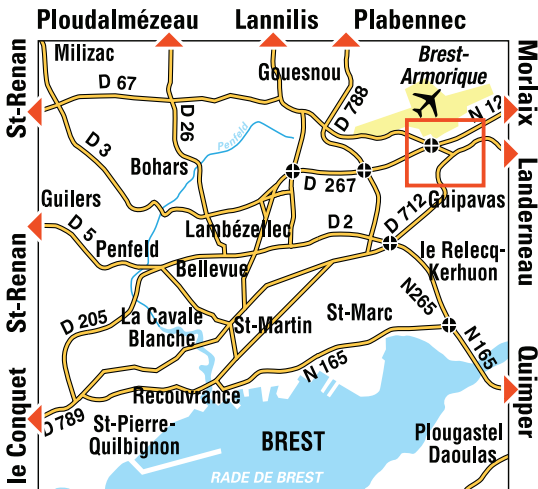

PICK-UP

RENAULT EURODRIVE / M.D.S.
Brest Guipavas Airport

GPS coordinates
N 48° 26' 43,99"
O 4° 24' 47,14"

→ **PICK-UP SERVICE - Daily.**

When your flight arrives, as specified in your booking, call our representative on **+33 (0)6 63 05 88 79**, or **0800 73 69 92** from the airport, using a landline (free phone number accessible from most public telephones). A free minibus service will take you to the reception centre, 0.6 km from the airport.

Switchboard hours:

Monday to Friday, from 9:00 am to 5:00 pm, except on public holidays.
☎ +33 (0)6 63 05 88 79
✉ mds.brest@mdsparc.com

Public holidays: 01/01 - 01/04
- 01/05 - 08/05 - 09/05 - 20/05
- 14/07 - 15/08 - 01/11 - 11/11
- 25/12

CAUTION!

- **FOR PICK-UPS:** if you do not send a flight number, then you must make an appointment with your center **no later than 3 working days before the agreed pick-up date.**
- You will wait up to **30 minutes** maximum beyond the agreed time and one hour after flight arrival statement.

CONTACT YOUR DELIVERY CENTER...

Amsterdam +31 (0)20 890 38 46
Avignon +33 (0)4 26 07 74 54
Barcelona +34 93 184 56 71
Biarritz +33 (0)5 24 62 06 62
Bordeaux +33 (0)6 74 78 65 08
Brest +33 (0)6 63 05 88 79
Brussels +32 (0)2 721 05 92
+32 (0)2 800 09 73
+32 (0)2 800 09 74

Calais +33 (0)6 07 32 15 43
Frankfurt +49 (0)69 257 385 652
Geneva +33 (0)6 84 97 25 47
Lisbon +351 21 846 27 97
London +44 (0)20 881 996 91
Lyon +33 (0)4 72 48 42 02
Madrid +34 91 329 29 11
+34 91 329 27 10
Marseille +33 (0)4 42 14 31 49

Milan +39 0240 708 236
Montpellier +33 (0)6 08 02 26 11
+33 (0)6 81 08 81 14
Munich +49 (0)69 33 29 62 46
Nantes +33 (0)2 40 75 73 51
Nice +33 (0)4 92 29 13 83
Paris 16° +33 (0)1 40 71 72 40
Paris Orly +33 (0)1 49 75 13 50
Paris-CDG +33 (0)1 48 62 37 53

Porto +351 22 996 64 27
Rome +39 0 665 001 456
Santiago de Compostela
(saturday) +34 981 58 64 44
St-Louis +33 (0)3 89 89 70 00
Strasbourg +33 (0)3 88 49 11 07
Toulouse +33 (0)5 40 80 43 12
Vigo +34 98 625 10 88
Zurich +41 (0)43 500 42 04