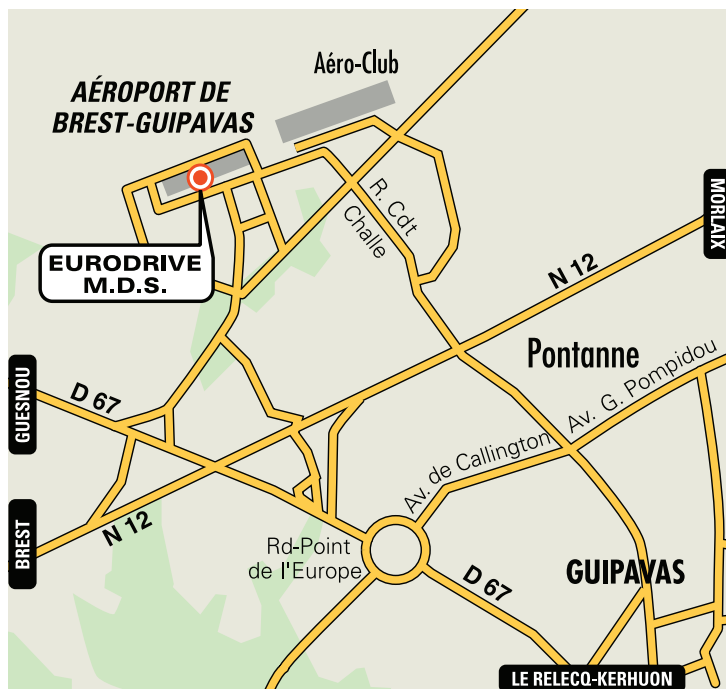

PICK-UP

RENAULT EURODRIVE / M.D.S.
Brest Guipavas Airport

GPS coordinates
N 48° 26' 43,99"
O 4° 24' 47,14"

→ **PICK-UP SERVICE - Daily.**

When your flight arrives, as specified in your booking, call our representative on **+33 (0)6 63 05 88 79**, or **0800 73 69 92** from the airport, using a landline (free phone number accessible from most public telephones). A free minibus service will take you to the reception centre, 0.6 km from the airport.

RENAULT EURODRIVE / M.D.S.

Airport Parking P3

GPS coordinates

N 48° 26' 43,99"

O 4° 24' 47,14"

→ RETURN SERVICE - Daily.

Return address: airport, P3 car park. A free minibus service will take you to your departure terminal. You will be expected no later than 30 minutes after the arranged time.

- 1** Follow the signs for **Brest Guipavas airport.**
- 2** At the airport, take the road for «**Parking P3**».
- 3** Park in the «**Parking P3**» area.