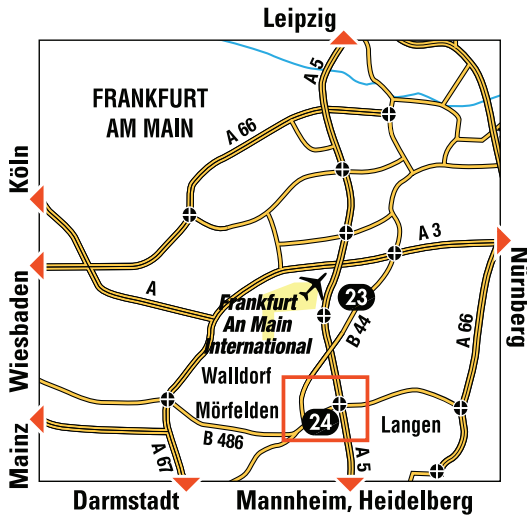

PICK-UP

RENAULT EURODRIVE / M.D.S.

Holiday Inn Express
Langener Str. 200
64546 Mörfelden

GPS coordinates

N 49° 58' 54,26"
E 8° 35' 35,70"

→ 🚗 PICK-UP SERVICE - Daily.

When your flight arrives, as specified in your booking, call our representative on **+49 (0)69 257 385 652**, or **0800 664 56 17** from the airport, using a landline (free phone number accessible from most public telephones). A minibus from the Holiday Inn Express Hotel will take you to the reception centre, 10 km away.

RENAULT EURODRIVE / M.D.S.

Holiday Inn Express
 Langener Str. 200
 64546 Mörfelden

GPS coordinates

N 49° 58' 54,26"
 E 8° 35' 35,70"

→ 🚗 RETURN SERVICE

Return address: as above. A free minibus will take you to your departure terminal.

Coming from the north (of Frankfurt):

- Take the B43/B44 towards Wiesbaden and Basel.
- Take the A3/E42 for 5 km.
- At exit 50, for Basel and Frankfurt, take the A5/E451 for 7.5 km.
- Take exit 24, for Langen and Mörfelden.
- Take the B486 for 0.7 km.

Coming from the south (of Frankfurt):

- Take the A5/E451.
- Take exit 24, for Langen and Mörfelden.
- Take the B486 for 0.7 km.