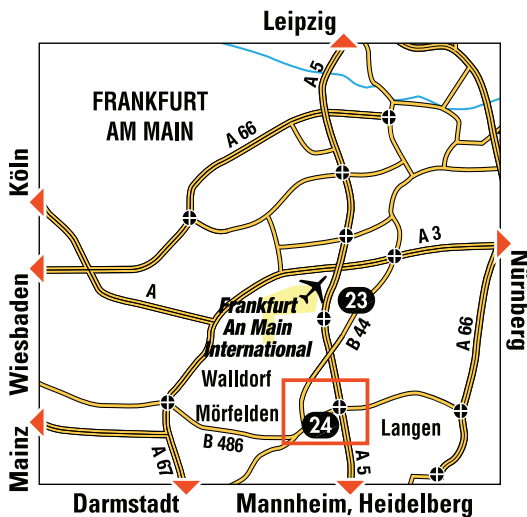

PICK-UP

RENAULT EURODRIVE / M.D.S.

Holiday Inn Express
Langener Str. 200
64546 Mörfelden

GPS coordinates

N 49° 58' 54,26"
E 8° 35' 35,70"

→ 🚗 PICK-UP SERVICE - Daily.

When your flight arrives, as specified in your booking, call our representative on **+49 (0)69 257 385 652**, or **0800 664 56 17** from the airport, using a landline (free phone number accessible from most public telephones). A minibus from the Holiday Inn Express Hotel will take you to the reception centre, 10 km away.

Caution: no pick-ups, drop-offs or transfers are available at Frankfurt-Hahn airport.

Switchboard hours:

Monday to Friday, from 9:00 am to 5:00 pm, except on public holidays.

☎ +49 (0)69 257 385 652

@ mds.Frankfort@mdsparc.com

📅 Public holidays: 01/01 - 01/04

- 01/05 - 09/05 - 19/05 - 20/05
- 30/05 - 01/08 - 03/10 - 01/11
- 25/12 - 26/12

CAUTION!

- **FOR PICK-UPS:** if you do not send a flight number, then you must make an appointment with your center **no later than 3 working days before the agreed pick-up date.**
- You will wait up to **30 minutes** maximum beyond the agreed time and one hour after flight arrival statement.

CONTACT YOUR DELIVERY CENTER...

Amsterdam +31 (0)20 890 38 46
Avignon +33 (0)4 26 07 74 54
Barcelona +34 93 184 56 71
Biarritz +33 (0)5 24 62 06 62
Bordeaux +33 (0)6 74 78 65 08
Brest +33 (0)6 63 05 88 79
Brussels +32 (0)2 721 05 92
+32 (0)2 800 09 73
+32 (0)2 800 09 74

Calais +33 (0)6 07 32 15 43
Frankfurt +49 (0)69 257 385 652
Geneva +33 (0)6 84 97 25 47
Lisbon +351 21 846 27 97
London +44 (0)20 881 996 91
Lyon +33 (0)4 72 48 42 02
Madrid +34 91 329 29 11
+34 91 329 27 10
Marseille +33 (0)4 42 14 31 49

Milan +39 0240 708 236
Montpellier +33 (0)6 08 02 26 11
+33 (0)6 81 08 81 14
Munich +49 (0)69 33 29 62 46
Nantes +33 (0)2 40 75 73 51
Nice +33 (0)4 92 29 13 83
Paris 16^e +33 (0)1 40 71 72 40
Paris Orly +33 (0)1 49 75 13 50
Paris-CDG +33 (0)1 48 62 37 53

Porto +351 22 996 64 27
Rome +39 0 665 001 456
Santiago de Compostela
+34 981 58 64 44
(saturday) +34 608 98 17 49
St-Louis +33 (0)3 89 89 70 00
Strasbourg +33 (0)3 88 49 11 07
Toulouse +33 (0)5 40 80 43 12
Vigo +34 98 625 10 88
Zurich +41 (0)43 500 42 04