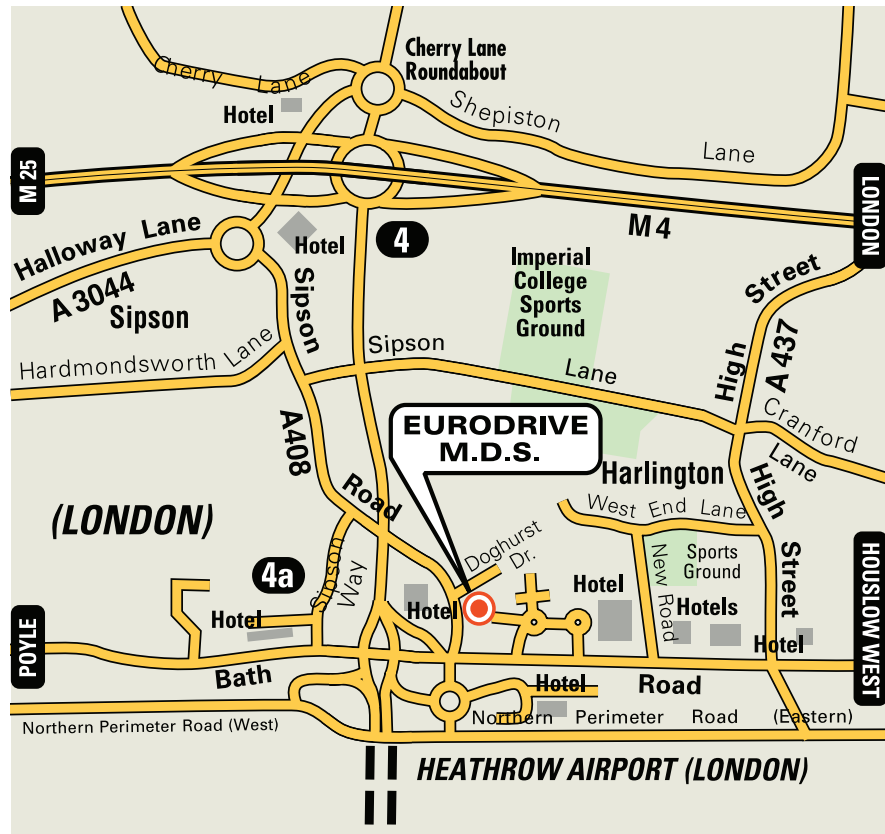

PICK-UP

RENAULT EURODRIVE / M.D.S. / RENTALCAR UK
Heathrow London Airport
Sipson Road – Unit 6 Sovereign Court
UB7 OJE Heathrow

GPS coordinates
N 51°28'55.77"
O 0°26'56.86"

→ **PICK-UP SERVICE - Daily.**

When your flight arrives, as specified in your booking, call our representative on **+44 (0)20 881 996 91**, or **0800 376 98 67** from the airport, using a landline (free phone number accessible from most public telephones).
A free minibus will take you to the reception centre, 3 km away.

→ **Getting to the centre:**

M.D.S. / RENTALCAR UK centre, 50 m from the Texaco gas station.

Switchboard hours:

Monday to Friday, from 9:00 am to 5:00 pm, except on public holidays.
☎ +44 (0)20 881 996 91
@ mds.londres@mdsparc.com

Public holidays: 01/01 - 29/03
- 01/04 - 06/05 - 27/05 - 26/08
- 25/12 - 26/12

CAUTION!

- **FOR PICK-UPS:** if you do not send a flight number, then you must make an appointment with your center **no later than 3 working days before the agreed pick-up date.**
- You will wait up to **30 minutes** maximum beyond the agreed time and one hour after flight arrival statement.

CONTACT YOUR DELIVERY CENTER...

Amsterdam	+31 (0)20 890 38 46	Calais	+33 (0)6 07 32 15 43	Milan	+39 0240 708 236	Porto	+351 22 996 64 27
Avignon	+33 (0)4 26 07 74 54	Frankfurt	+49 (0)69 257 385 652	Montpellier	+33 (0)6 08 02 26 11	Rome	+39 0 665 001 456
Barcelona	+34 93 184 56 71	Geneva	+33 (0)6 84 97 25 47		+33 (0)6 81 08 81 14	Santiago de Compostela	
Biarritz	+33 (0)5 24 62 06 62	Lisbon	+351 21 846 27 97	Munich	+49 (0)69 33 29 62 46	(saturday)	+34 981 58 64 44
Bordeaux	+33 (0)6 74 78 65 08	London	+44 (0)20 881 996 91	Nantes	+33 (0)2 40 75 73 51	St-Louis	+33 (0)3 89 89 70 00
Brest	+33 (0)6 63 05 88 79	Lyon	+33 (0)4 72 48 42 02	Nice	+33 (0)4 92 29 13 83	Strasbourg	+33 (0)3 88 49 11 07
Brussels	+32 (0)2 721 05 92	Madrid	+34 91 329 29 11	Paris 16°	+33 (0)1 40 71 72 40	Toulouse	+33 (0)5 40 80 43 12
	+32 (0)2 800 09 73		+34 91 329 27 10	Paris Orly	+33 (0)1 49 75 13 50	Vigo	+34 98 625 10 88
	+32 (0)2 800 09 74	Marseille	+33 (0)4 42 14 31 49	Paris-CDG	+33 (0)1 48 62 37 53	Zurich	+41 (0)43 500 42 04