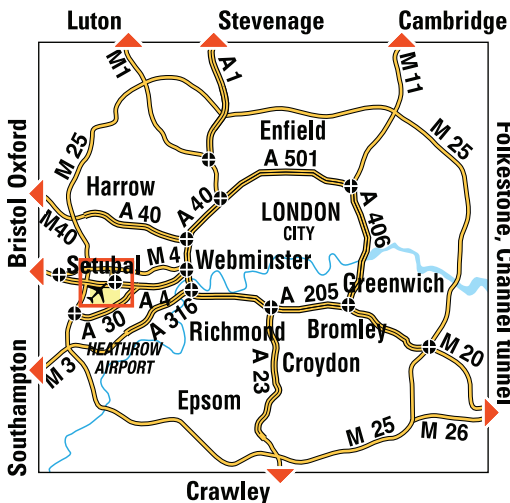

PICK-UP

RENAULT EURODRIVE / M.D.S. / RENTALCAR UK
Heathrow London Airport
Sipson Road – Unit 6 Sovereign Court
UB7 OJE Heathrow

GPS coordinates
N 51°28'55.77"
O 0°26'56.86"

→ **PICK-UP SERVICE - Daily.**

When your flight arrives, as specified in your booking, call our representative on **+44 (0)20 881 996 91**, or **0800 376 98 67** from the airport, using a landline (free phone number accessible from most public telephones).
A free minibus will take you to the reception centre, 3 km away.

→ **Getting to the centre:**

M.D.S. / RENTALCAR UK centre, 50 m from the Texaco gas station.

Switchboard hours:

Monday to Friday, from 9:00 am to 5:00 pm, except on public holidays.
☎ +44 (0)20 881 996 91
@ mds.londres@mdsparc.com

Public holidays: 01/01 - 29/03
- 01/04 - 06/05 - 27/05 - 26/08
- 25/12 - 26/12

CAUTION!

- **FOR PICK-UPS:** if you do not send a flight number, then you must make an appointment with your center **no later than 3 working days before the agreed pick-up date.**
- You will wait up to **30 minutes** maximum beyond the agreed time and one hour after flight arrival statement.

CONTACT YOUR DELIVERY CENTER...

Amsterdam	+31 (0)20 890 38 46	Calais	+33 (0)6 07 32 15 43	Milan	+39 0240 708 236	Porto	+351 22 996 64 27
Avignon	+33 (0)4 26 07 74 54	Frankfurt	+49 (0)69 257 385 652	Montpellier	+33 (0)6 08 02 26 11	Rome	+39 0 665 001 456
Barcelona	+34 93 184 56 71	Geneva	+33 (0)6 84 97 25 47		+33 (0)6 81 08 81 14	Santiago de Compostela	
Biarritz	+33 (0)5 24 62 06 62	Lisbon	+351 21 846 27 97	Munich	+49 (0)69 33 29 62 46	(saturday)	+34 981 58 64 44
Bordeaux	+33 (0)6 74 78 65 08	London	+44 (0)20 881 996 91	Nantes	+33 (0)2 40 75 73 51	St-Louis	+33 (0)3 89 89 70 00
Brest	+33 (0)6 63 05 88 79	Lyon	+33 (0)4 72 48 42 02	Nice	+33 (0)4 92 29 13 83	Strasbourg	+33 (0)3 88 49 11 07
Brussels	+32 (0)2 721 05 92	Madrid	+34 91 329 29 11	Paris 16°	+33 (0)1 40 71 72 40	Toulouse	+33 (0)5 40 80 43 12
	+32 (0)2 800 09 73		+34 91 329 27 10	Paris Orly	+33 (0)1 49 75 13 50	Vigo	+34 98 625 10 88
	+32 (0)2 800 09 74	Marseille	+33 (0)4 42 14 31 49	Paris-CDG	+33 (0)1 48 62 37 53	Zurich	+41 (0)43 500 42 04