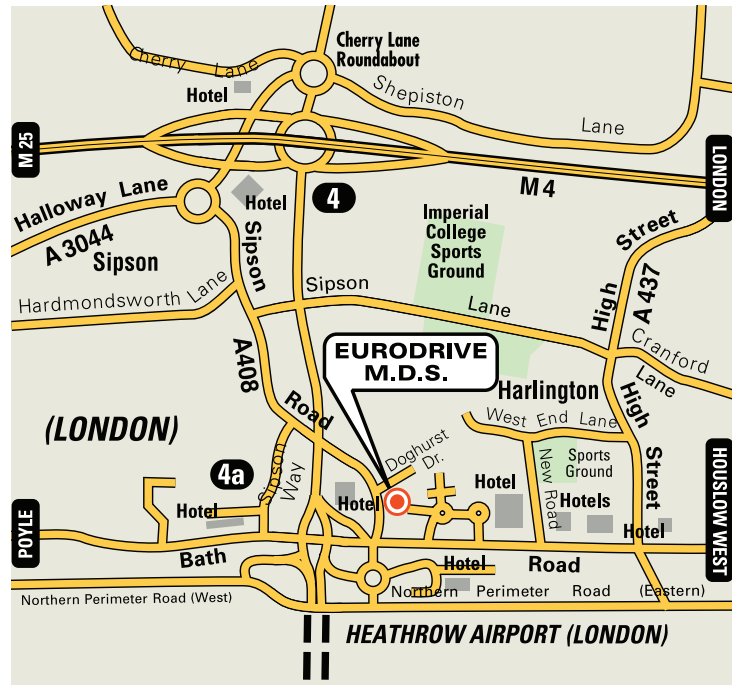

PICK-UP

RENAULT EURODRIVE / M.D.S. / RENTALCAR UK
Heathrow London Airport
Sipson Road – Unit 6 Sovereign Court
UB7 OJE Heathrow

GPS coordinates
N 51°28'55.77"
O 0°26'56.86"

→ **PICK-UP SERVICE - Daily.**

RETURN

**RENAULT EURODRIVE / M.D.S.
/RENTALCAR UK**
Heathrow London Airport
Sipson Road – Unit 6 Sovereign Court
UB7 0JE Heathrow

GPS coordinates
N 51°28'55.77"
O 0°26'56.86"

→ **RETURN SERVICE - Daily.**

Return address: as above.
A free minibus will take you to your departure terminal.

→ **Getting to the centre:**

M.D.S. / RENTALCAR UK centre, 50 m from the Texaco gas station.

Switchboard hours:

Monday to Friday, from 9:00 am to 5:00 pm, except on public holidays.
☎ +44 (0)20 881 996 91
@ mds.londres@mdsparc.com

The center is 50 meters from the **Texaco** service station.