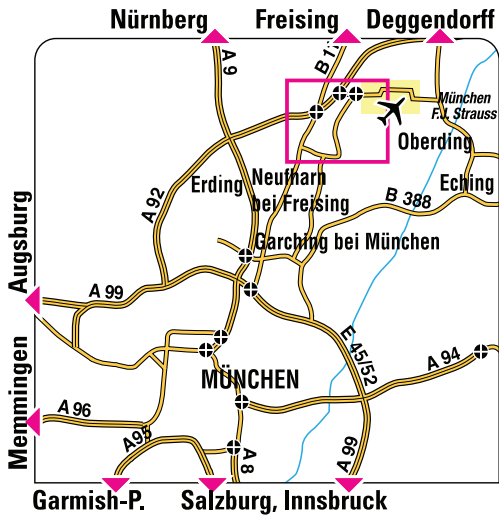

RENAULT EURODRIVE / M.D.S.

Munich Airport
Ismaninger Straße 98
85399 Hallbergmoos

GPS coordinates

N 48°20'26.41"
E 11°43'58.66"

→ PICK-UP SERVICE - Daily

When your flight arrives, as specified in your booking, call our representative on **+49 (0)69 33 29 62 46**, or **0800 589 15 76** from the airport, using a landline (free phone number accessible from most public telephones).

A free minibus will take you to the reception centre, 5 km away.

Switchboard hours:

Monday to Friday, from 9:00 am to 5:00 pm, except on public holidays.

☎ +49 (0)69 33 29 62 46

@ mds.munich@mdsparc.com

Public holidays: 01/01 - 06/01

- 29/03 - 31/03 - 01/04 - 01/05
- 09/05 - 19/05 - 20/05 - 30/05
- 15/08 - 03/10 - 31/10 - 01/11
- 24/12 - 25/12 - 26/12

CAUTION!

- **FOR PICK-UPS:** if you do not send a flight number, then you must make an appointment with your center **no later than 3 working days before the agreed pick-up date.**
- You will wait up to **30 minutes** maximum beyond the agreed time and one hour after flight arrival statement.

CONTACT YOUR DELIVERY CENTER...

Amsterdam +31 (0)20 890 38 46
Avignon +33 (0)4 26 07 74 54
Barcelona +34 93 184 56 71
Biarritz +33 (0)5 24 62 06 62
Bordeaux +33 (0)6 74 78 65 08
Brest +33 (0)6 63 05 88 79
Brussels +32 (0)2 721 05 92
+32 (0)2 800 09 73
+32 (0)2 800 09 74

Calais +33 (0)6 07 32 15 43
Frankfurt +49 (0)69 257 385 652
Geneva +33 (0)6 84 97 25 47
Lisbon +351 21 846 27 97
London +44 (0)20 881 996 91
Lyon +33 (0)4 72 48 42 02
Madrid +34 91 329 29 11
+34 91 329 27 10
Marseille +33 (0)4 42 14 31 49

Milan +39 0240 708 236
Montpellier +33 (0)6 08 02 26 11
+33 (0)6 81 08 81 14
Munich +49 (0)69 33 29 62 46
Nantes +33 (0)2 40 75 73 51
Nice +33 (0)4 92 29 13 83
Paris 16° +33 (0)1 40 71 72 40
Paris Orly +33 (0)1 49 75 13 50
Paris-CDG +33 (0)1 48 62 37 53

Porto +351 22 996 64 27
Rome +39 0 665 001 456
Santiago de Compostela
+34 981 58 64 44
(saturday) +34 608 98 17 49
St-Louis +33 (0)3 89 89 70 00
Strasbourg +33 (0)3 88 49 11 07
Toulouse +33 (0)5 40 80 43 12
Vigo +34 98 625 10 88
Zurich +41 (0)43 500 42 04