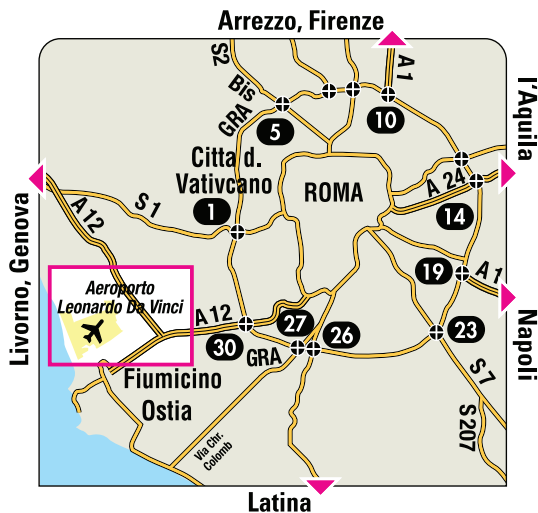

RENAULT EURODRIVE / M.D.S. ROMADRIVE

Via delle Pinne, 74
00054 Fiumicino
Parking blu

GPS coordinates
N 41°48'14.85"
E 12°13'11.49"

→ **PICK-UP SERVICE - Daily.**

When your flight arrives, as specified in your booking, call our representative on **+39 0 665 001 456**, or **800 969 277** from the airport, using a landline (free phone number accessible from most public telephones).

A free minibus will take you to the reception centre, 6 km away

→ **Getting to the centre:** By car: direction Roma Fiumicino airport. Follow **OSTIA FIUMICINO** then **FIUMICINO North**. Follow the signs to the Parking Blu.

Switchboard hours:

Monday to Friday, from 9:00 am to 5:00 pm, except on public holidays.

☎ +39 0 665 001 456

@ mds.rome@mdsparc.com

Public holidays: 01/01 - 06/01 - 31/03 - 01/04 - 25/04 - 01/05 - 09/05 - 02/06 - 29/06 - 15/08 - 16/08 - 01/11 - 08/12 - 25/12 - 26/12

CAUTION!

- **FOR PICK-UPS:** if you do not send a flight number, then you must make an appointment with your center **no later than 3 working days before the agreed pick-up date.**
- You will wait up to **30 minutes** maximum beyond the agreed time and one hour after flight arrival statement.

CONTACT YOUR DELIVERY CENTER...

Amsterdam +31 (0)20 890 38 46
Avignon +33 (0)4 26 07 74 54
Barcelona +34 93 184 56 71
Biarritz +33 (0)5 24 62 06 62
Bordeaux +33 (0)6 74 78 65 08
Brest +33 (0)6 63 05 88 79
Brussels +32 (0)2 721 05 92
+32 (0)2 800 09 73
+32 (0)2 800 09 74

Calais +33 (0)6 07 32 15 43
Frankfurt +49 (0)69 257 385 652
Geneva +33 (0)6 84 97 25 47
Lisbon +351 21 846 27 97
London +44 (0)20 881 996 91
Lyon +33 (0)4 72 48 42 02
Madrid +34 91 329 29 11
+34 91 329 27 10
Marseille +33 (0)4 42 14 31 49

Milan +39 0240 708 236
Montpellier +33 (0)6 08 02 26 11
+33 (0)6 81 08 81 14
Munich +49 (0)69 33 29 62 46
Nantes +33 (0)2 40 75 73 51
Nice +33 (0)4 92 29 13 83
Paris 16° +33 (0)1 40 71 72 40
Paris Orly +33 (0)1 49 75 13 50
Paris-CDG +33 (0)1 48 62 37 53

Porto +351 22 996 64 27
Rome +39 0 665 001 456
Santiago de Compostela
+34 981 58 64 44
(saturday) +34 608 98 17 49
St-Louis +33 (0)3 89 89 70 00
Strasbourg +33 (0)3 88 49 11 07
Toulouse +33 (0)5 40 80 43 12
Vigo +34 98 625 10 88
Zurich +41 (0)43 500 42 04