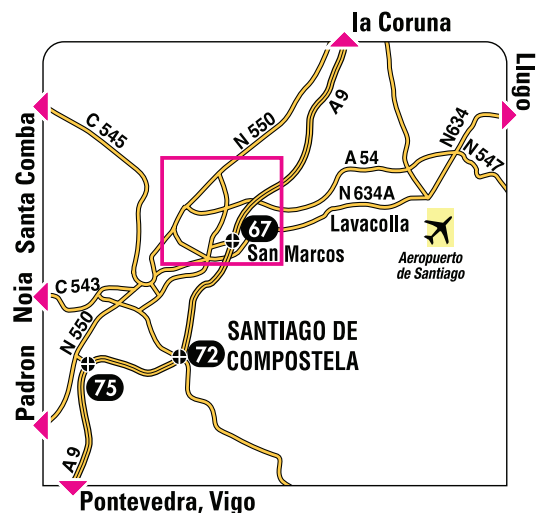

PICK-UP

RENAULT EURODRIVE / M.CAEIRO S.A.

Poligono del Tambre
Via Isaac Peral 12-18
15890 Santiago de Compostela

PICK-UP SERVICE - Monday to Friday, from 8:00 am to 8:00 pm. Saturdays, from 10:00 am to 1:00 pm and from 3:30 pm to 7:00 pm.

Except on public holidays.

When your flight arrives, as specified in your booking, call our representative.
A free shuttle will take you to the reception centre, 15 km away. Pick-up address:
Monday to Friday: as above. Saturdays: M. Caeiro, S.A. Centro de Rosalia Castro No. 158 – Santiago de Compostela.

Switchboard hours:

Monday to Friday, from 9:00 am to 1:00 pm and from 3:00 pm to 7:00 pm. Except on public holidays.
☎ +34 981 58 64 44
+34 608 98 17 49 (saturday)

Public holidays: 01/01 - 28/03
- 29/03 - 01/05 - 09/05 - 17/05
- 24/06 - 25/07 - 15/08 - 16/08
- 12/10 - 01/11 - 06/12 - 25/12

CAUTION!

- **FOR PICK-UPS:** if you do not send a flight number, then you must make an appointment with your center **no later than 3 working days before the agreed pick-up date.**
- You will wait up to **30 minutes** maximum beyond the agreed time and one hour after flight arrival statement.

CONTACT YOUR DELIVERY CENTER...

Amsterdam +31 (0)20 890 38 46
Avignon +33 (0)4 26 07 74 54
Barcelona +34 93 184 56 71
Biarritz +33 (0)5 24 62 06 62
Bordeaux +33 (0)6 74 78 65 08
Brest +33 (0)6 63 05 88 79
Brussels +32 (0)2 721 05 92
+32 (0)2 800 09 73
+32 (0)2 800 09 74

Calais +33 (0)6 07 32 15 43
Frankfurt +49 (0)69 257 385 652
Geneva +33 (0)6 84 97 25 47
Lisbon +351 21 846 27 97
London +44 (0)20 881 996 91
Lyon +33 (0)4 72 48 42 02
Madrid +34 91 329 29 11
+34 91 329 27 10
Marseille +33 (0)4 42 14 31 49

Milan +39 0240 708 236
Montpellier +33 (0)6 08 02 26 11
+33 (0)6 81 08 81 14
Munich +49 (0)69 33 29 62 46
Nantes +33 (0)2 40 75 73 51
Nice +33 (0)4 92 29 13 83
Paris 16° +33 (0)1 40 71 72 40
Paris Orly +33 (0)1 49 75 13 50
Paris-CDG +33 (0)1 48 62 37 53

Porto +351 22 996 64 27
Rome +39 0 665 001 456
Santiago de Compostela
+34 981 58 64 44
(saturday) +34 608 98 17 49
St-Louis +33 (0)3 89 89 70 00
Strasbourg +33 (0)3 88 49 11 07
Toulouse +33 (0)5 40 80 43 12
Vigo +34 98 625 10 88
Zurich +41 (0)43 500 42 04