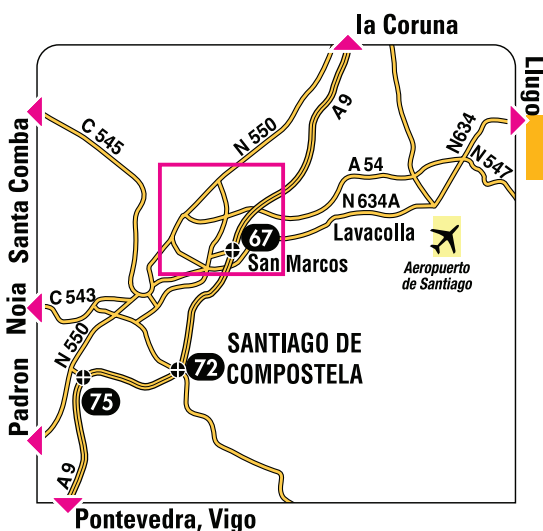

RENAULT EURODRIVE / M.CAEIRO S.A.

Poligono del Tambre
Via Isaac Peral 12-18
15890 Santiago de Compostela

→ **RETURN SERVICE - Monday to Friday, from 8:00 am to 8:00 pm. Saturdays, from 10:00 am to 1:00 pm and from 3:30 pm to 7:00 pm.**

Except on public holidays.

Monday to Friday: above. Saturdays: M. Caeiro, S.A. Centro de Rosalia Castro No. 158 – Santiago de Compostela. A free shuttle service will take you to the airport.

Switchboard hours:

Monday to Friday, from 9:00 am to 1:00 pm and from 3:00 pm to 7:00 pm. Except on public holidays.

☎ +34 981 58 64 44

+34 608 98 17 49 (saturday)

Public holidays: 01/01 - 28/03

- 29/03 - 01/05 - 09/05 - 17/05

- 24/06 - 25/07 - 15/08 - 16/08

- 12/10 - 01/11 - 06/12 - 25/12

CAUTION!

• **FOR DROP-OFFS:** you must make an appointment with your center **no later than 3 working days before the agreed drop-off date.**

• You will wait up to **30 minutes** maximum beyond the agreed time.

CONTACT YOUR DELIVERY CENTER...

Amsterdam +31 (0)20 890 38 46
Avignon +33 (0)4 26 07 74 54
Barcelona +34 93 184 56 71
Biarritz +33 (0)5 24 62 06 62
Bordeaux +33 (0)6 74 78 65 08
Brest +33 (0)6 63 05 88 79
Brussels +32 (0)2 721 05 92
+32 (0)2 800 09 73
+32 (0)2 800 09 74

Calais +33 (0)6 07 32 15 43
Frankfurt +49 (0)69 257 385 652
Geneva +33 (0)6 84 97 25 47
Lisbon +351 21 846 27 97
London +44 (0)20 881 996 91
Lyon +33 (0)4 72 48 42 02
Madrid +34 91 329 29 11
+34 91 329 27 10
Marseille +33 (0)4 42 14 31 49

Milan +39 0240 708 236
Montpellier +33 (0)6 08 02 26 11
+33 (0)6 81 08 81 14
Munich +49 (0)69 33 29 62 46
Nantes +33 (0)2 40 75 73 51
Nice +33 (0)4 92 29 13 83
Paris 16° +33 (0)1 40 71 72 40
Paris Orly +33 (0)1 49 75 13 50
Paris-CDG +33 (0)1 48 62 37 53

Porto +351 22 996 64 27
Rome +39 0 665 001 456
Santiago de Compostela
+34 981 58 64 44
(saturday) +34 608 98 17 49
St-Louis +33 (0)3 89 89 70 00
Strasbourg +33 (0)3 88 49 11 07
Toulouse +33 (0)5 40 80 43 12
Vigo +34 98 625 10 88
Zurich +41 (0)43 500 42 04