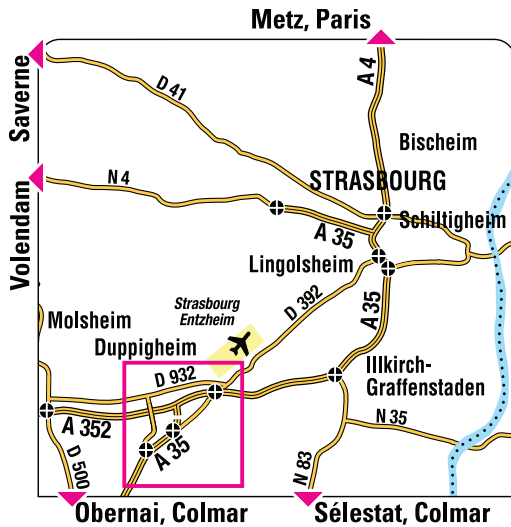

STRASBOURG ENTZHEIM

RETURN

RENAULT EURODRIVE / M.D.S.

TOTAL Gas Station
4, route de Schirmeck
67120 Duppigheim

GPS coordinates

N 48°31'.36.72"
E 7°35'58.46"

→ RETURN SERVICE - Daily.

Return address: as above.
A free minibus will take you to your departure terminal.

Switchboard hours:

Monday to Friday, from 9:00 am to 5:00 pm, except on public holidays.
☎ +33 (0)3 88 49 11 07
@ mds.strasbourg@mdsparc.com

Public holidays: 01/01 - 01/04
- 01/05 - 08/05 - 09/05 - 20/05
- 14/07 - 15/08 - 01/11 - 11/11
- 25/12 - 26/12

CAUTION!

- **FOR DROP-OFFS:** you must make an appointment with your center **no later than 3 working days before the agreed drop-off date.**
- You will wait up to **30 minutes** maximum beyond the agreed time.

CONTACT YOUR DELIVERY CENTER...

Amsterdam +31 (0)20 890 38 46
Avignon +33 (0)4 26 07 74 54
Barcelona +34 93 184 56 71
Biarritz +33 (0)5 24 62 06 62
Bordeaux +33 (0)6 74 78 65 08
Brest +33 (0)6 63 05 88 79
Brussels +32 (0)2 721 05 92
+32 (0)2 800 09 73
+32 (0)2 800 09 74

Calais +33 (0)6 07 32 15 43
Frankfurt +49 (0)69 257 385 652
Geneva +33 (0)6 84 97 25 47
Lisbon +351 21 846 27 97
London +44 (0)20 881 996 91
Lyon +33 (0)4 72 48 42 02
Madrid +34 91 329 29 11
+34 91 329 27 10
Marseille +33 (0)4 42 14 31 49

Milan +39 0240 708 236
Montpellier +33 (0)6 08 02 26 11
+33 (0)6 81 08 81 14
Munich +49 (0)69 33 29 62 46
Nantes +33 (0)2 40 75 73 51
Nice +33 (0)4 92 29 13 83
Paris 16^e +33 (0)1 40 71 72 40
Paris Orly +33 (0)1 49 75 13 50
Paris-CDG +33 (0)1 48 62 37 53

Porto +351 22 996 64 27
Rome +39 0 665 001 456
Santiago de Compostela
+34 981 58 64 44
(saturday) +34 608 98 17 49
St-Louis +33 (0)3 89 89 70 00
Strasbourg +33 (0)3 88 49 11 07
Toulouse +33 (0)5 40 80 43 12
Vigo +34 98 625 10 88
Zurich +41 (0)43 500 42 04