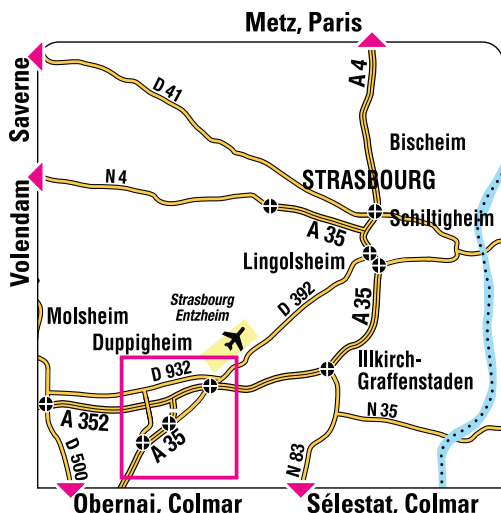

RENAULT EURODRIVE / M.D.S.

TOTAL Gas Station
4, route de Schirmeck
67120 Duppigheim

GPS coordinates

N 48°31'.36.72"
E 7°35'58.46"

→ PICK-UP SERVICE - Daily.

When your flight arrives, as specified in your booking, call our representative on **+33 (0)3 88 49 11 07**, or **0800 73 69 98** from the airport, using a landline (free phone number accessible from most public telephones).
A free minibus will take you to the reception centre, 7 km away.

Switchboard hours:

Monday to Friday, from 9:00 am to 5:00 pm, except on public holidays.
☎ +33 (0)3 88 49 11 07
@ mds.strasbourg@mdsparc.com

Public holidays: 01/01 - 01/04
- 01/05 - 08/05 - 09/05 - 20/05
- 14/07 - 15/08 - 01/11 - 11/11
- 25/12 - 26/12

CAUTION!

- **FOR PICK-UPS:** if you do not send a flight number, then you must make an appointment with your center **no later than 3 working days before the agreed pick-up date.**
- You will wait up to **30 minutes** maximum beyond the agreed time and one hour after flight arrival statement.

CONTACT YOUR DELIVERY CENTER...

Amsterdam +31 (0)20 890 38 46
Avignon +33 (0)4 26 07 74 54
Barcelona +34 93 184 56 71
Biarritz +33 (0)5 24 62 06 62
Bordeaux +33 (0)6 74 78 65 08
Brest +33 (0)6 63 05 88 79
Brussels +32 (0)2 721 05 92
+32 (0)2 800 09 73
+32 (0)2 800 09 74

Calais +33 (0)6 07 32 15 43
Frankfurt +49 (0)69 257 385 652
Geneva +33 (0)6 84 97 25 47
Lisbon +351 21 846 27 97
London +44 (0)20 881 996 91
Lyon +33 (0)4 72 48 42 02
Madrid +34 91 329 29 11
+34 91 329 27 10
Marseille +33 (0)4 42 14 31 49

Milan +39 0240 708 236
Montpellier +33 (0)6 08 02 26 11
+33 (0)6 81 08 81 14
Munich +49 (0)69 33 29 62 46
Nantes +33 (0)2 40 75 73 51
Nice +33 (0)4 92 29 13 83
Paris 16^e +33 (0)1 40 71 72 40
Paris Orly +33 (0)1 49 75 13 50
Paris-CDG +33 (0)1 48 62 37 53

Porto +351 22 996 64 27
Rome +39 0 665 001 456
Santiago de Compostela
+34 981 58 64 44
(saturday) +34 608 98 17 49
St-Louis +33 (0)3 89 89 70 00
Strasbourg +33 (0)3 88 49 11 07
Toulouse +33 (0)5 40 80 43 12
Vigo +34 98 625 10 88
Zurich +41 (0)43 500 42 04