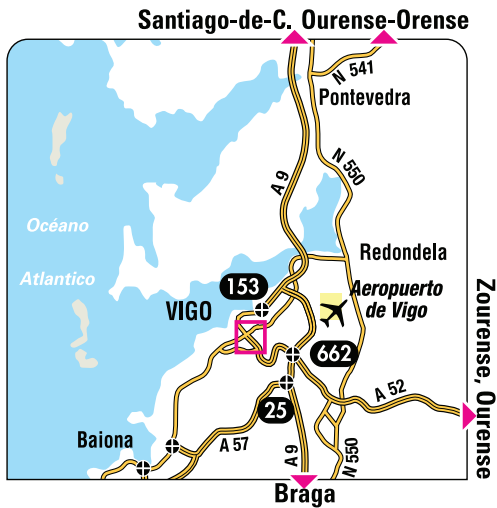

PICK-UP

**RENAULT EURODRIVE /
TALLERES RODOSA / S.L.**
Avenida de Madrid, 135
36214 Vigo, Pontevedra

➔ **PICK-UP SERVICE - Monday to Friday, from 8:30 am to 1:30 pm
and from 3:30 pm to 6:30 pm. Except on public holidays.**
Any time during opening hours.

Switchboard hours:

Monday to Friday, from 8:30 am to
1:30 pm and from 3:30 pm to
6:30 pm. Except on public holidays.
☎ +34 98 625 10 88

1 Public holidays: 01/01 - 28/03

- 29/03 - 01/04 - 01/05 - 17/05
- 24/06 - 25/07 - 15/08 - 16/08
- 12/10 - 01/11 - 06/12 - 24/12
- 25/12 - 31/12

CAUTION!

- **FOR PICK-UPS:** if you do not send a flight number, then you must make an appointment with your center **no later than 3 working days before the agreed pick-up date.**
- You will wait up to **30 minutes** maximum beyond the agreed time and one hour after flight arrival statement.

CONTACT YOUR DELIVERY CENTER...

Amsterdam	+31 (0)20 890 38 46	Calais	+33 (0)6 07 32 15 43	Milan	+39 0240 708 236	Porto	+351 22 996 64 27
Avignon	+33 (0)4 26 07 74 54	Frankfurt	+49 (0)69 257 385 652	Montpellier	+33 (0)6 08 02 26 11 +33 (0)6 81 08 81 14	Rome	+39 0 665 001 456
Barcelona	+34 93 184 56 71	Geneva	+33 (0)6 84 97 25 47	Munich	+49 (0)69 33 29 62 46	Santiago de Compostela	+34 981 58 64 44 (saturday) +34 608 98 17 49
Biarritz	+33 (0)5 24 62 06 62	Lisbon	+351 21 846 27 97	Nantes	+33 (0)2 40 75 73 51	St-Louis	+33 (0)3 89 89 70 00
Bordeaux	+33 (0)6 74 78 65 08	London	+44 (0)20 881 996 91	Nice	+33 (0)4 92 29 13 83	Strasbourg	+33 (0)3 88 49 11 07
Brest	+33 (0)6 63 05 88 79	Lyon	+33 (0)4 72 48 42 02	Paris 16^e	+33 (0)1 40 71 72 40	Toulouse	+33 (0)5 40 80 43 12
Brussels	+32 (0)2 721 05 92 +32 (0)2 800 09 73 +32 (0)2 800 09 74	Madrid	+34 91 329 29 11 +34 91 329 27 10	Paris Orly	+33 (0)1 49 75 13 50	Vigo	+34 98 625 10 88
		Marseille	+33 (0)4 42 14 31 49	Paris-CDG	+33 (0)1 48 62 37 53	Zurich	+41 (0)43 500 42 04